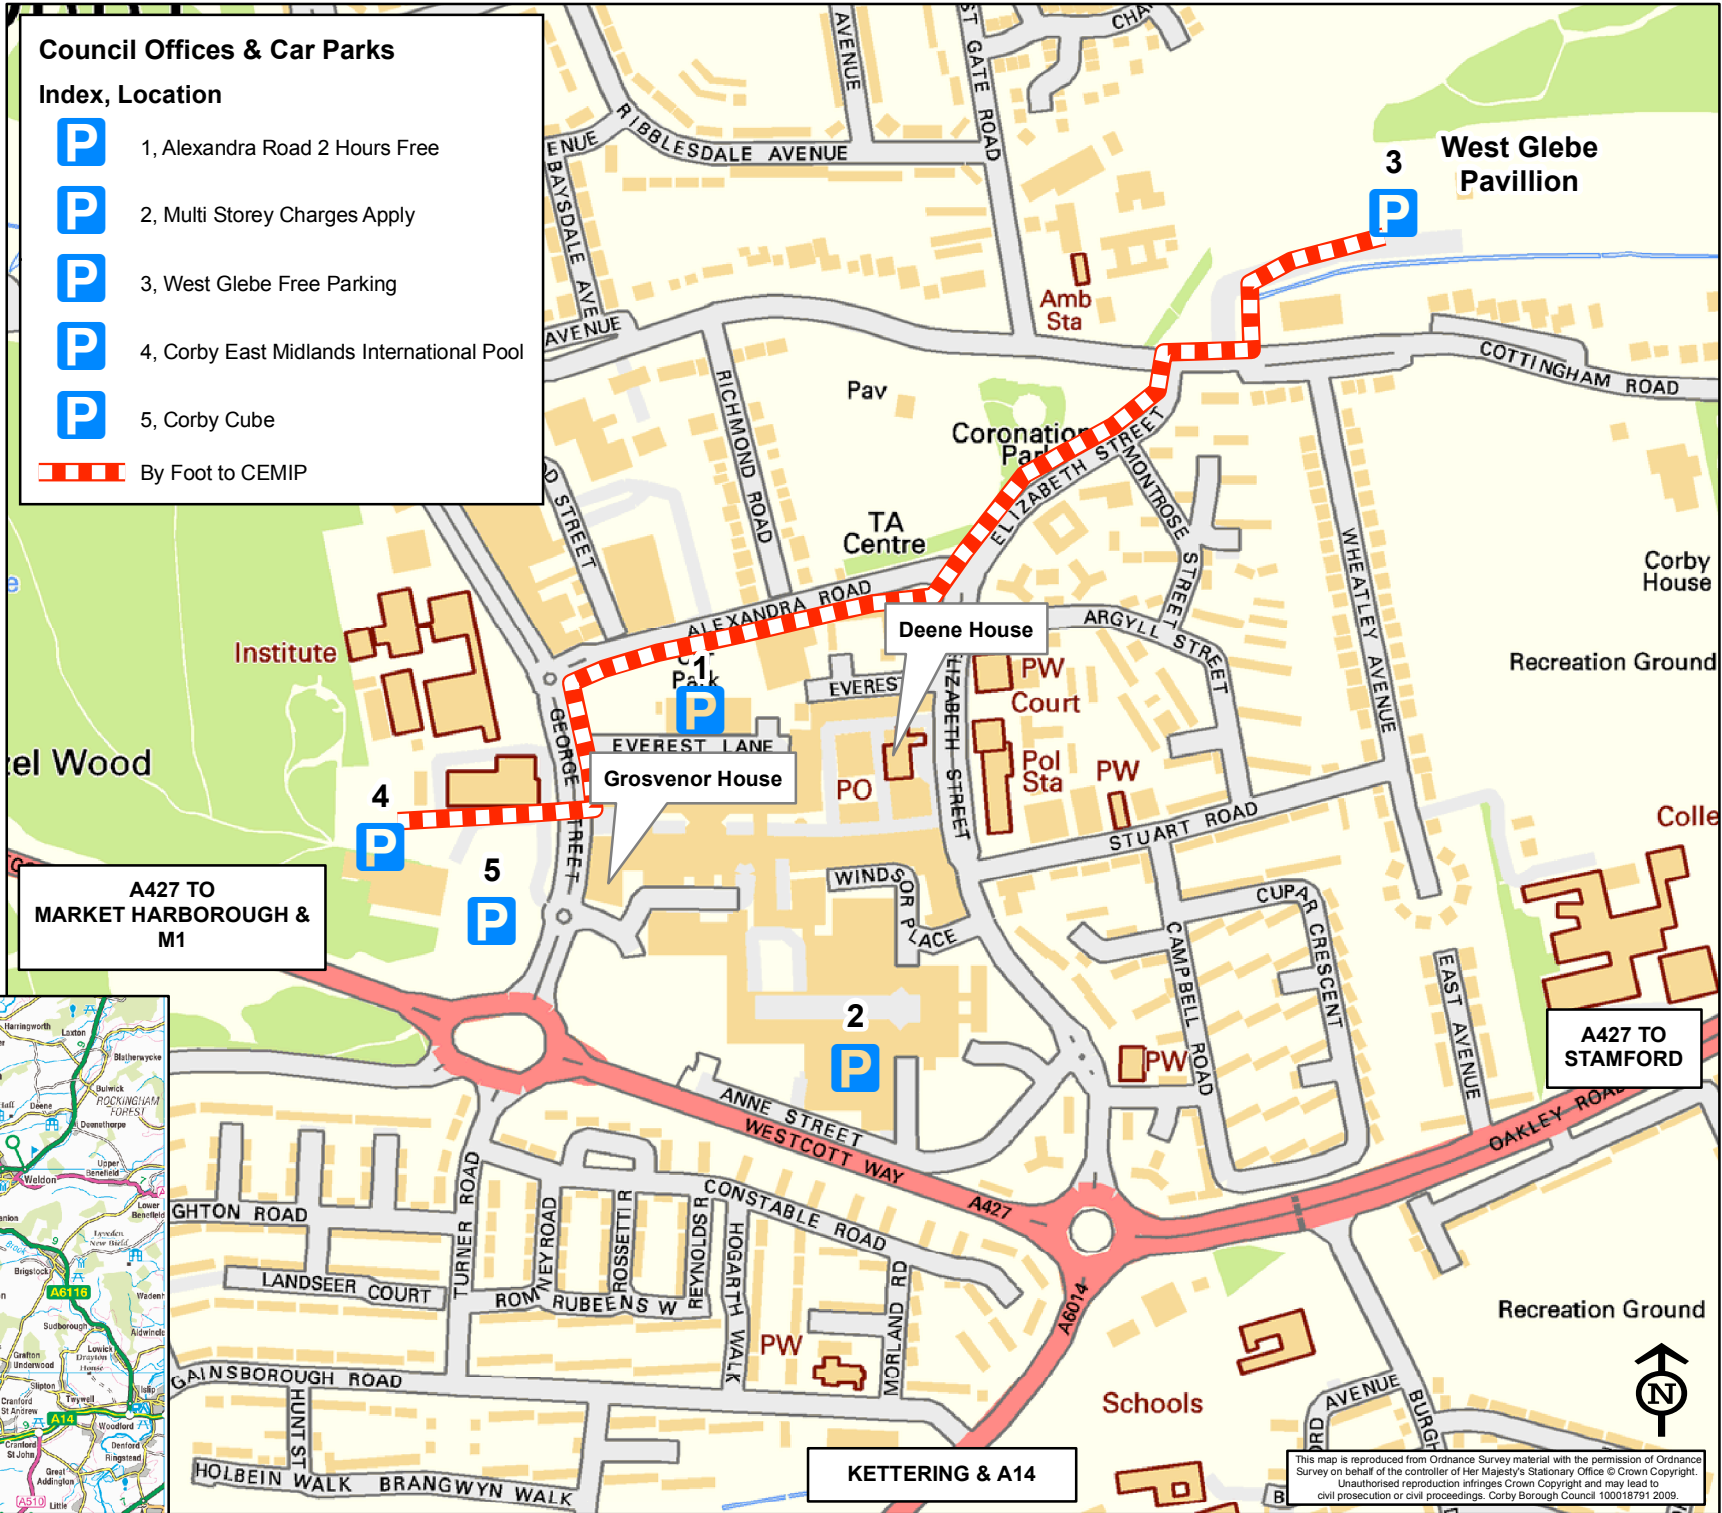

Corby East Midlands International Pool
George Street
Corby
Northamptonshire
NN17 1QB

By Rail: The new Corby train station serves hourly passenger trains between Corby and London. For more information phone National Rail Enquiries on 08457 484950 or visit <http://www.nationalrail.co.uk/>

Council Offices & Car Parks

Index, Location

1. 1, Alexandra Road 2 Hours Free
   - 2, Multi Storey Charges Apply
   - 3, West Glebe Free Parking
   - 4, Corby East Midlands International Pool
   - 5, Corby Cube
2. By Foot to CEMIP

A427 TO
MARKET HARBOROUGH &
M1

A427 TO
STAMFORD

KETTERING & A14